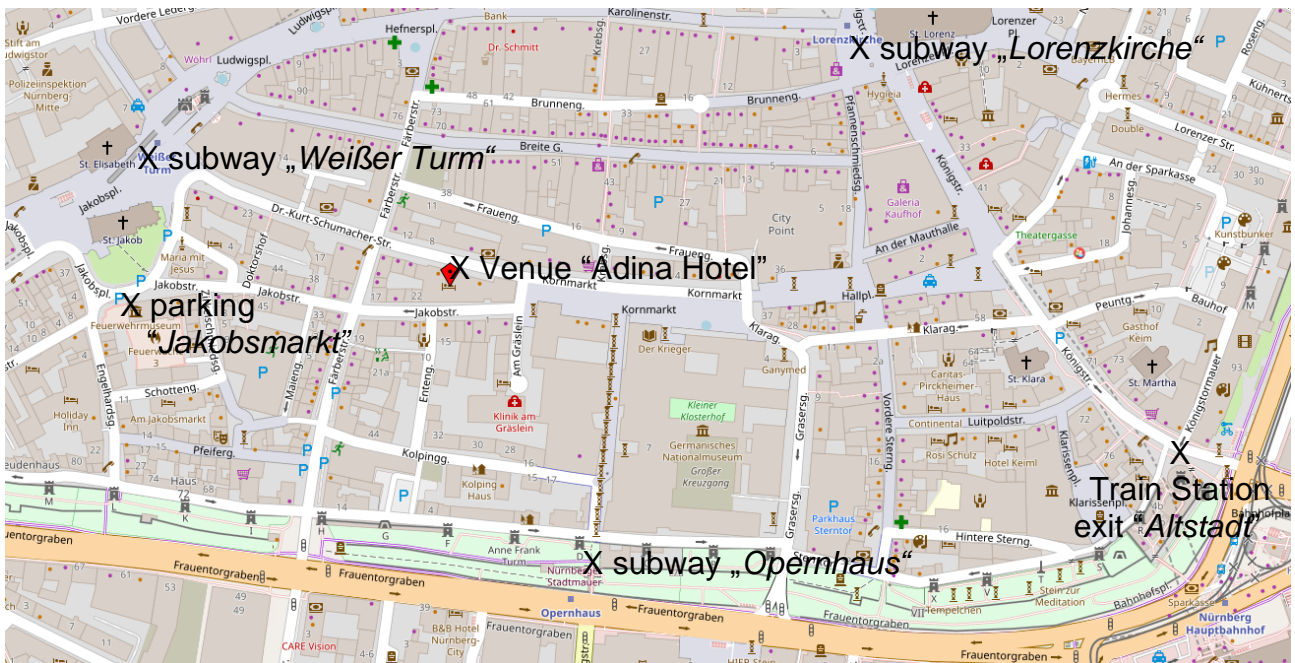

Taxi:

Tel.: +49 911 19 410
www.taxi-nuernberg.de

How to get to venue:

By public transport:

From the "Nürnberg Train Station" ("*Nürnberg Hauptbahnhof*"), exit to the Old Town ("*Altstadt*") it's a 8 minutes walk. Alternatively you can take the subway ("*U-Bahn*") line U1 to "*Weißer Turm*". From here it's a short walk of 4 minutes.

By plane:

There are several international direct flights to [Albrecht Dürer Airport Nuremberg](#).

At the Airport you take the subway (U-Bahn) no 2 direction "*Hauptbahnhof / Röthenbach*" (it leaves every 10 minutes). You can leave at the subway station "*Opernhaus*".

By car:

Jakobsmarkt public parking garage located 300m from the hotel. *Jakobsmarkt* has 450 parking spaces and is open 24/7. The cost to park at *Jakobsmarkt* is € 18,00 EUR per day. The address for your navigation is *Zirkelschmiedsgasse 9*.