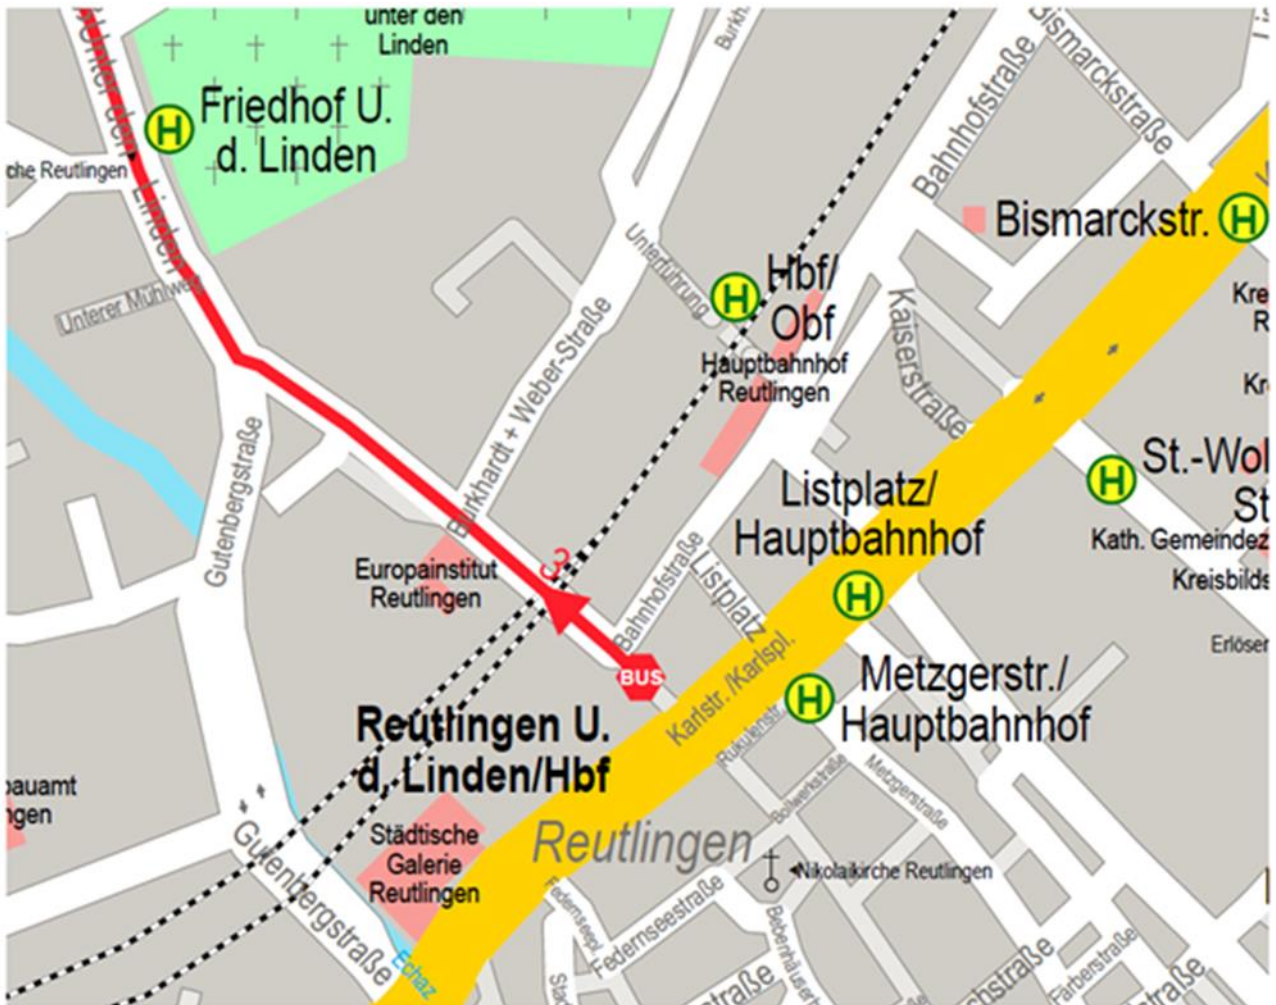

How to get to venue:

Directions to the Electronics & Drives location Reutlingen-Rommelsbach

The Electronics & Drives is not located on the main campus of Reutlingen University, but in the district Reutlingen Rommelsbach.

Electronics & Drives
Oferdinger Strasse 50
72768 Reutlingen-Rommelsbach, Germany

Arrival by car:

Parking is available in sufficient numbers in front of the building.

Please note, that you are not allowed to park in the front row of parking lots (facing the street). If the other three rows are completely occupied, there is still a large parking lot available on the opposite side of the street where you can dodge.

Arrival via Stuttgart Airport:

Take the express bus line eXpresso X3 directly to Reutlingen-Rommelsbach (stop "Rommelsbach Mitte / Zentrum"). From there it is about 5 minutes walk to the Electronics & Drives (see map). If you ask the driver, it is usually also possible that you can alight at the Rommelsbach Nord stop; this is right in front of the Electronics & Drives.

Arriving by train:

From the main station Reutlingen walk to the stop. "Unter den Linden". From there various lines go to Reutlingen-Rommelsbach. The stop "Rommelsbach Nord" is directly in front of the rbz. You will find suitable connections at www.naldo.de.