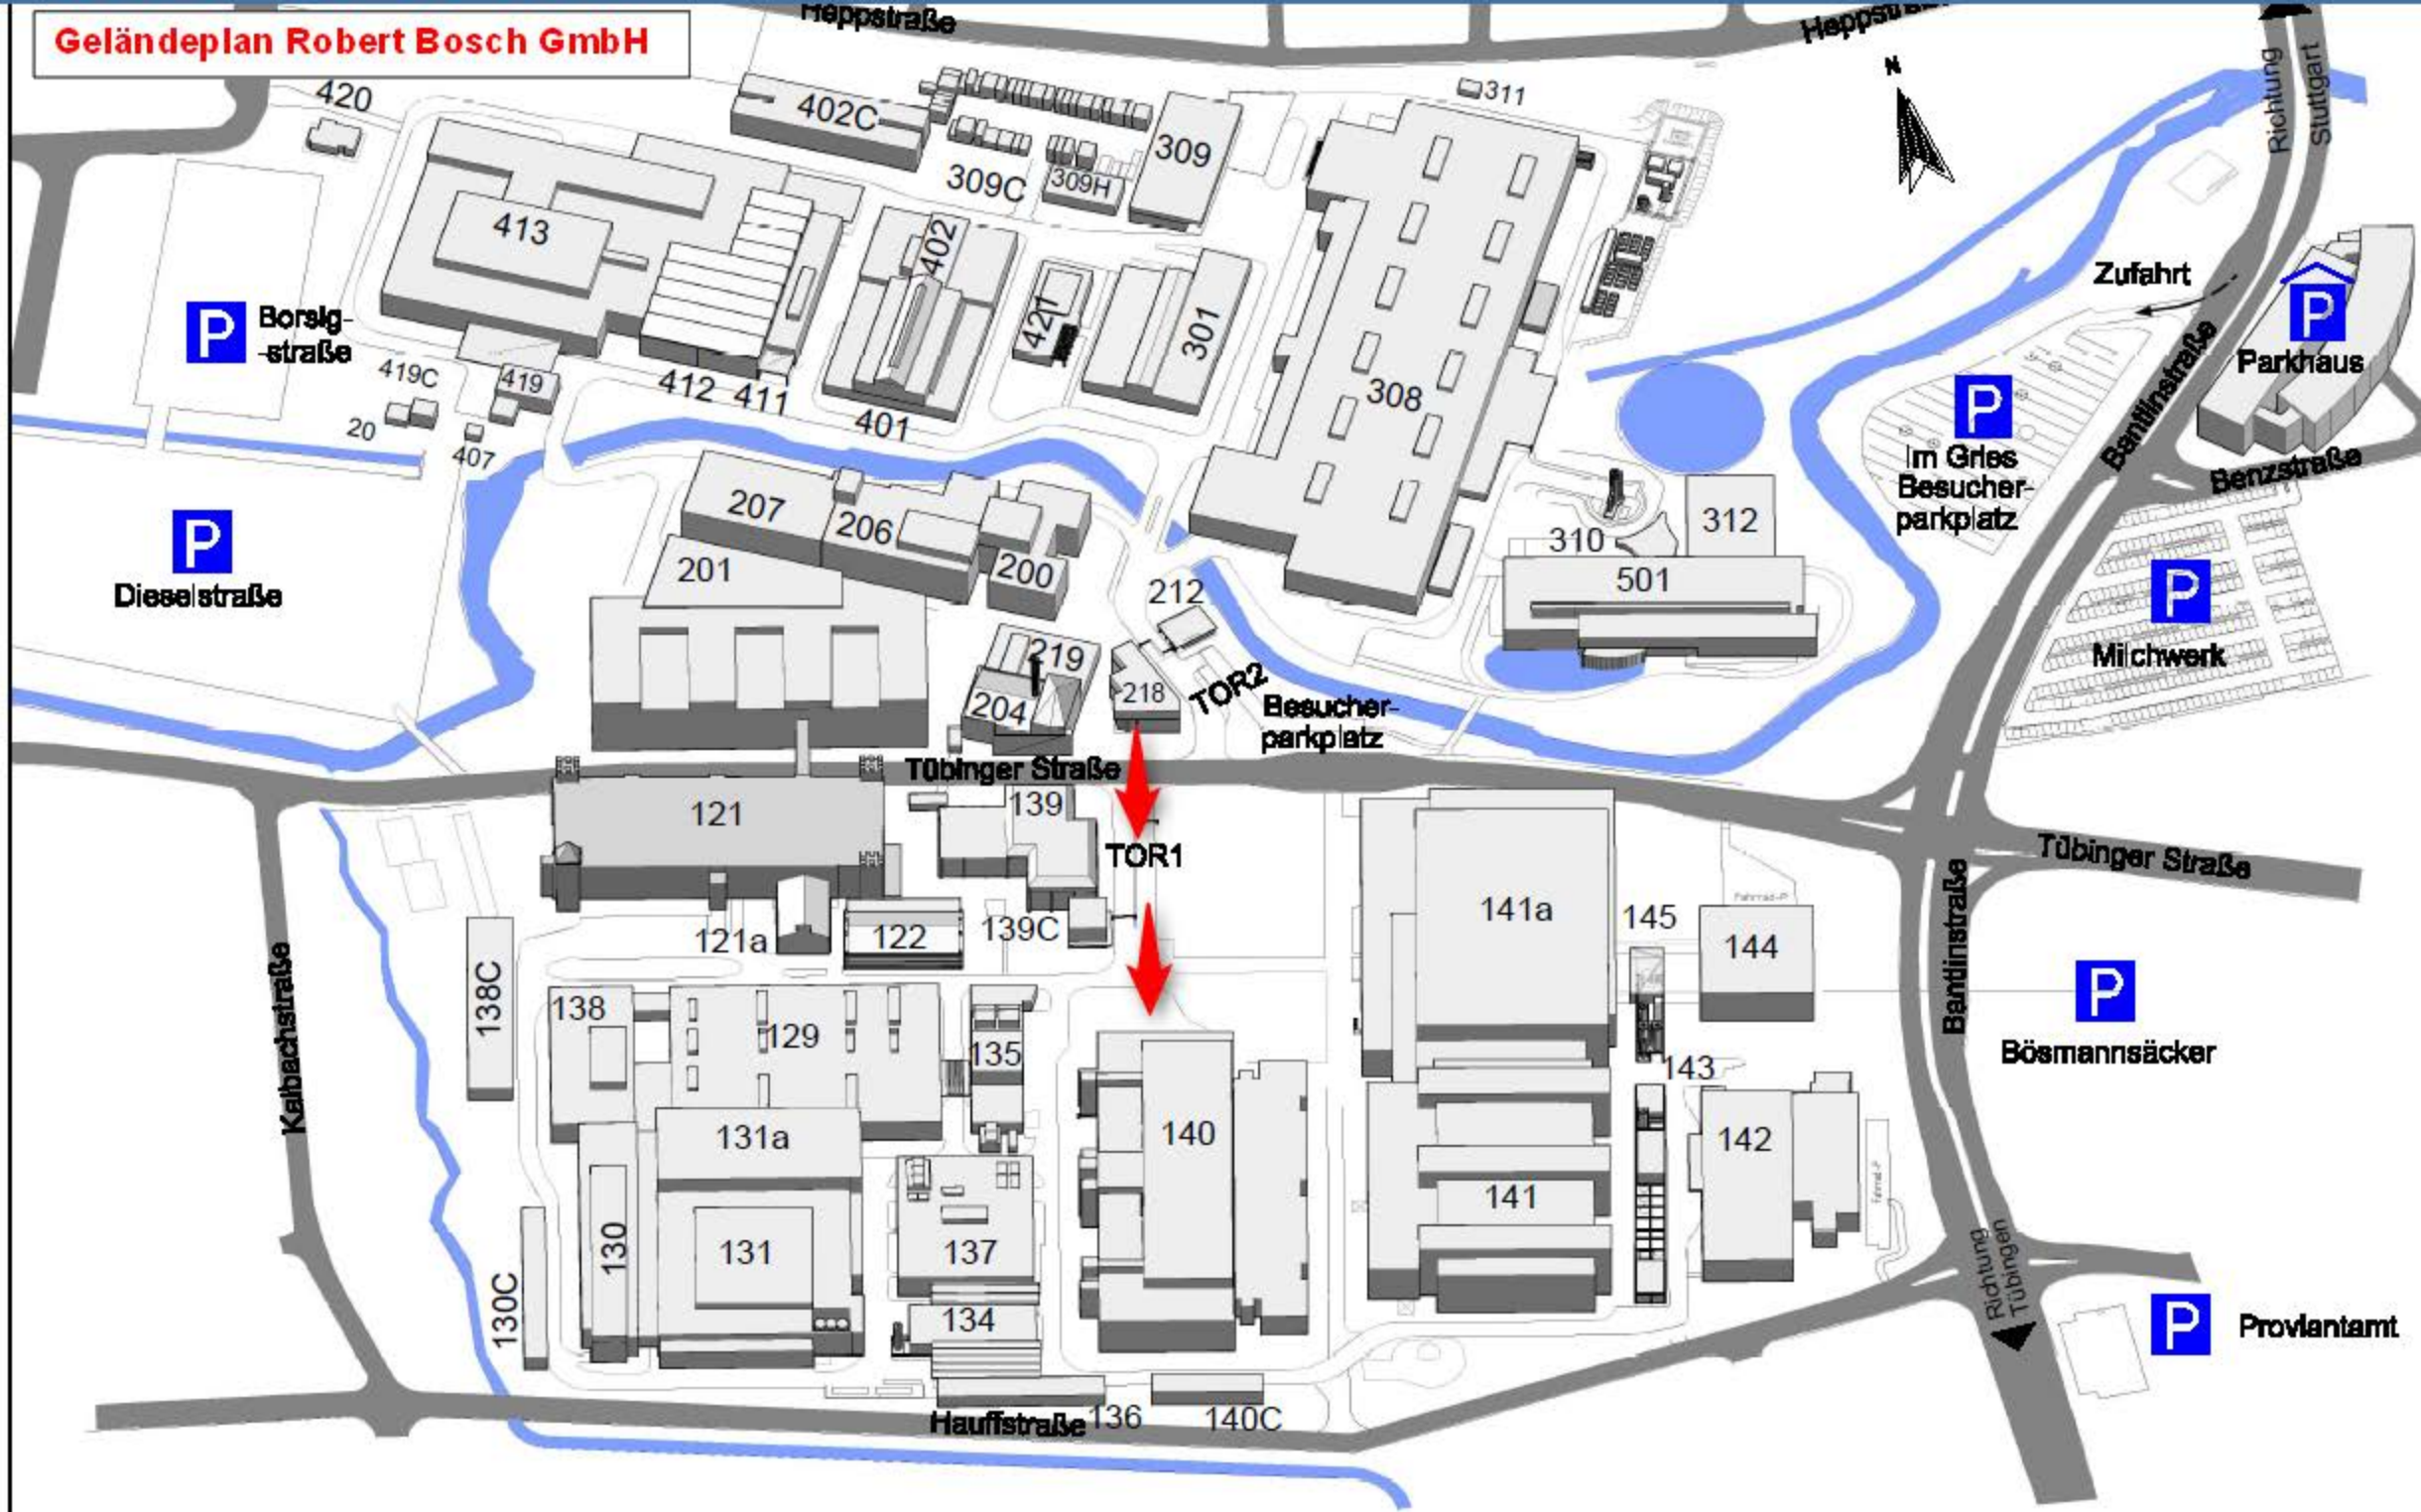

Geländeplan Robert Bosch GmbH