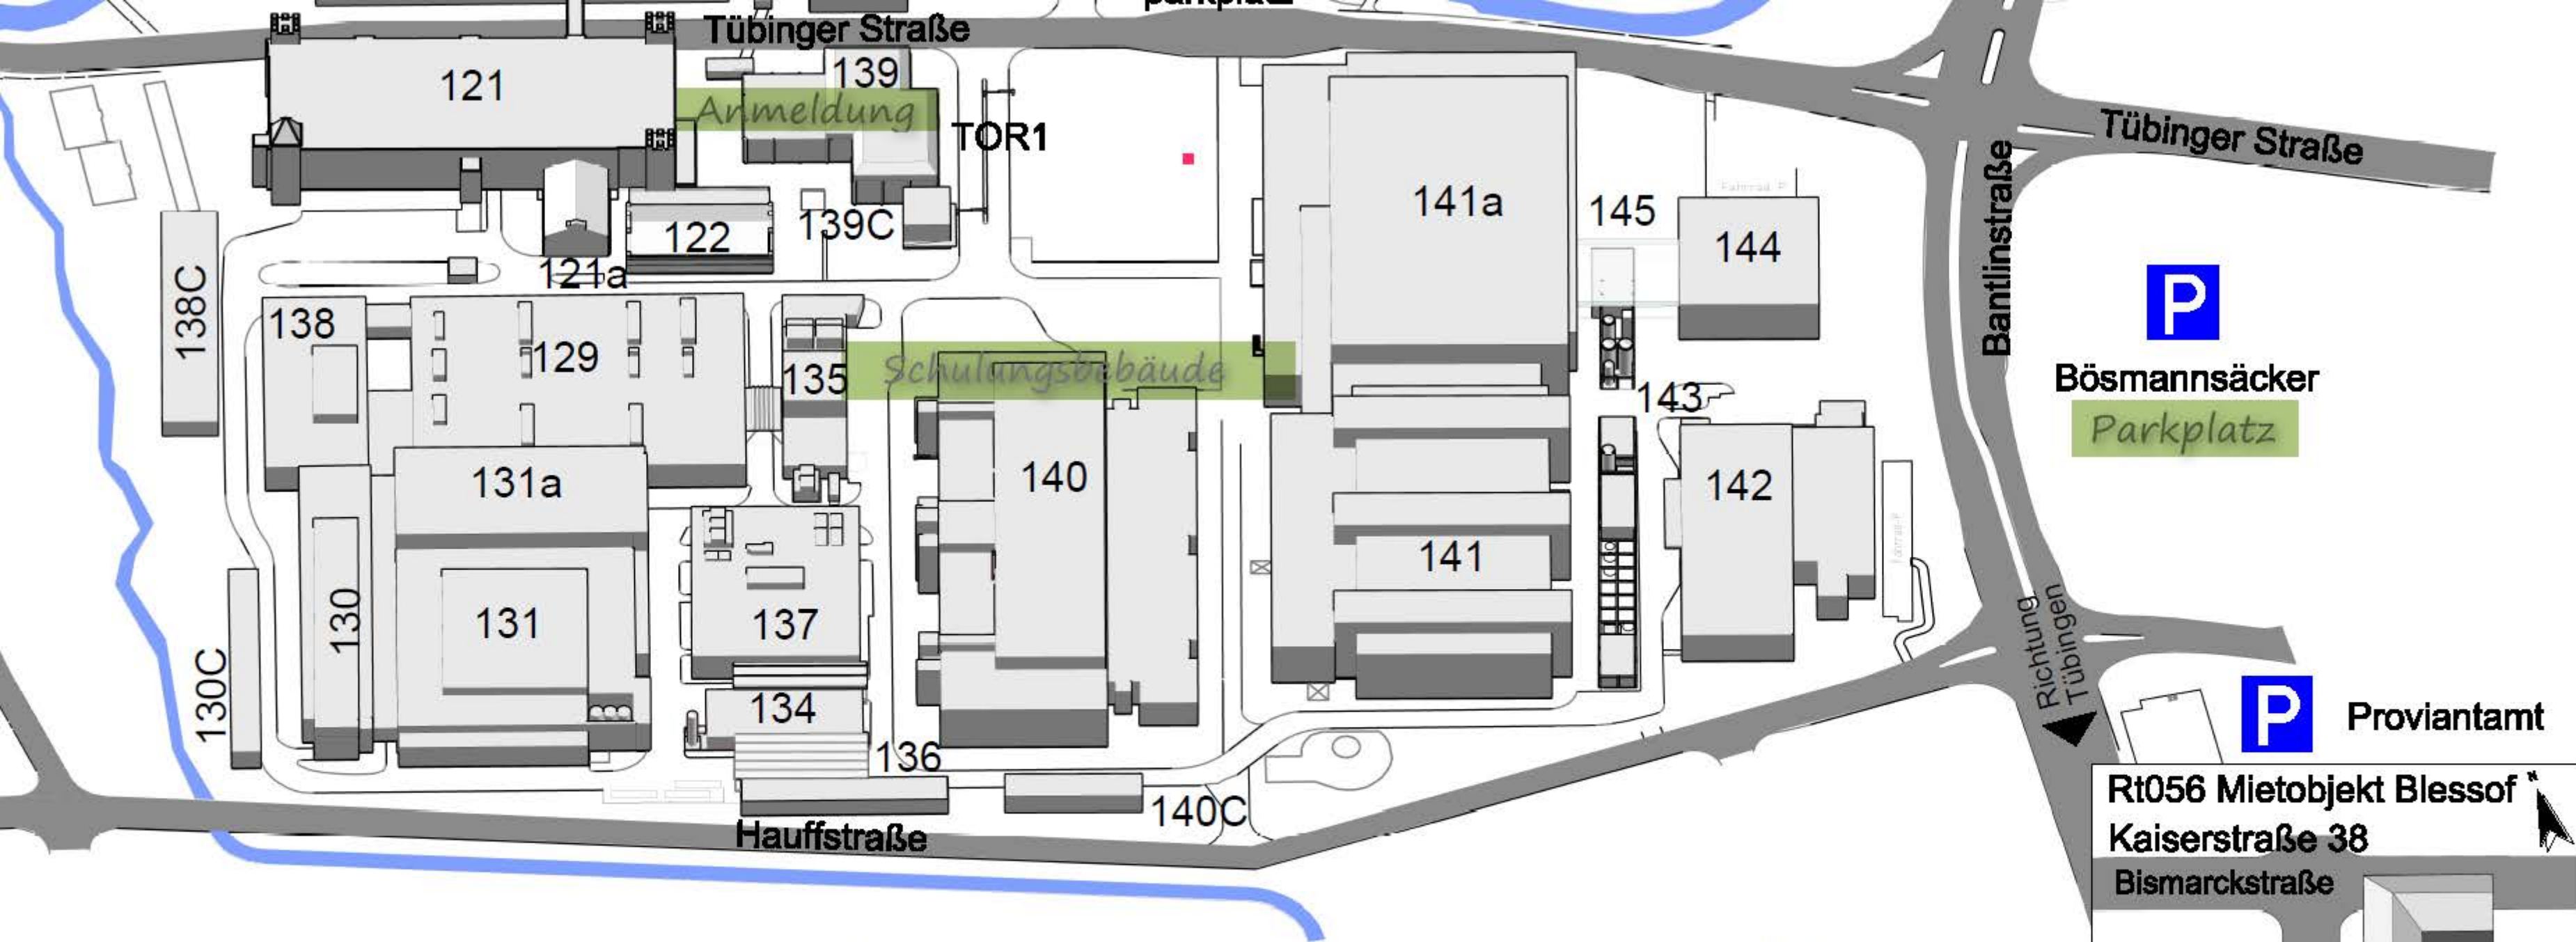

Standort Reutlingen

Tübinger Str.123

Navigationsdaten:

Adresse Besucherparkplatz
"Im Gries":
Bantlinstraße 6
72762 Reutlingen

Adresse Besucherparkplatz
Tor 2:
Tübinger Str.123
72762 Reutlingen

Parkplätze P1-P3:

Nur mit Einfahrgenehmigung für:
P1, P2: AL-MA
P3 : RB-MA

Rt056 Mietobjekt Blessof
Kaiserstraße 38
Bismarckstraße