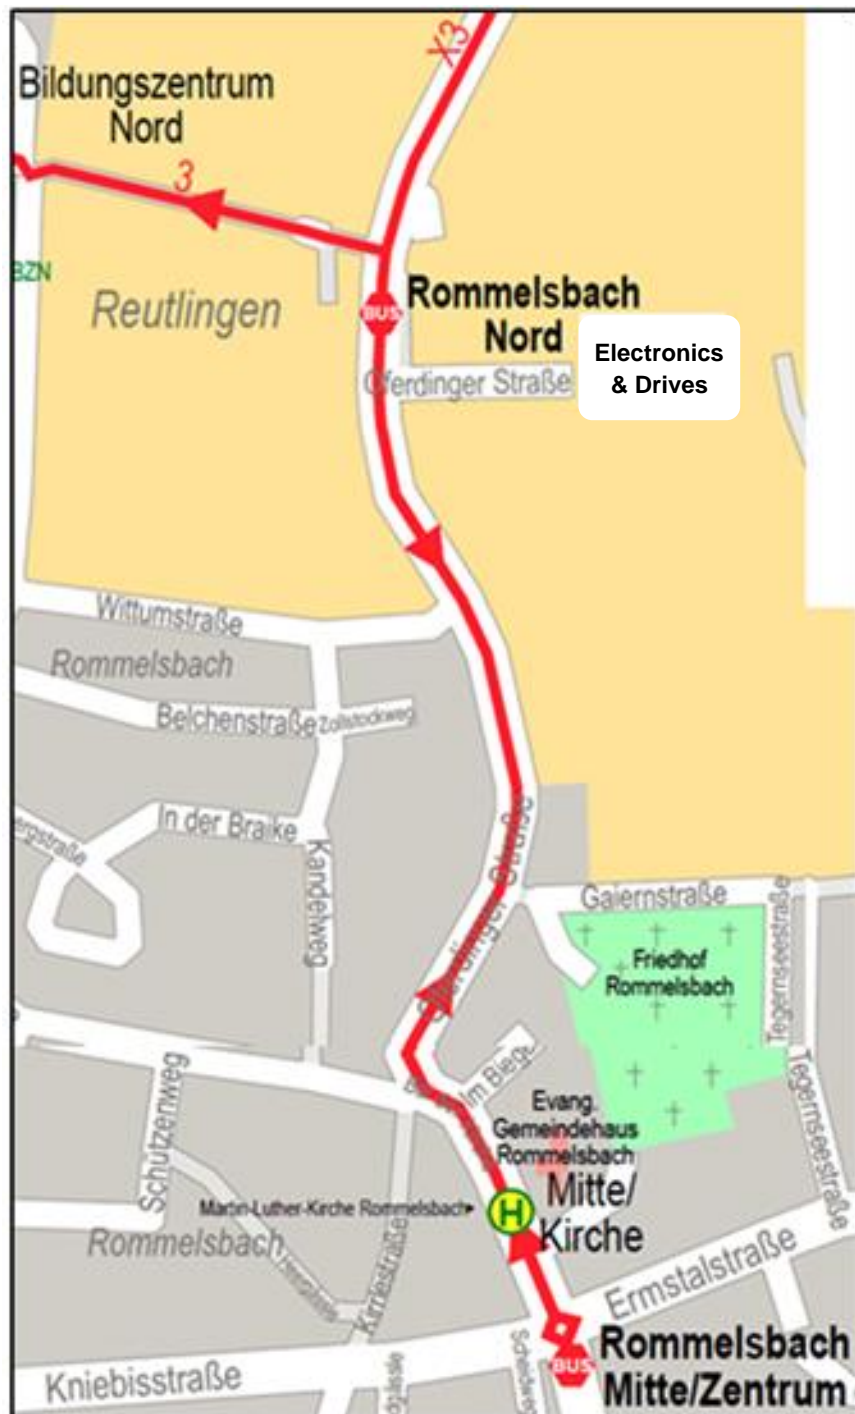

How to get to venue:

Directions to the Electronics & Drives location Reutlingen-Rommelsbach

The Electronics & Drives is not located on the main campus of Reutlingen University, but in the district Reutlingen Rommelsbach.

Electronics & Drives
Oferdinger Strasse 50
72768 Reutlingen-Rommelsbach, Germany

Arrival by car:

Parking is available in sufficient numbers in front of the building.

Please note, that you are not allowed to park in the front row of parking lots (facing the street). If the other three rows are completely occupied, there is still a large parking lot available on the opposite side of the street where you can dodge.

Arrival via Stuttgart Airport:

Take the express bus line eXpresso X3 directly to Reutlingen-Rommelsbach (stop "Rommelsbach Mitte / Zentrum"). From there it is about 5 minutes walk to the Electronics & Drives (see map). If you ask the driver, it is usually also possible that you can alight at the Rommelsbach Nord stop; this is right in front of the Electronics & Drives.

Arriving by train:

From the main station Reutlingen walk to the stop. "Unter den Linden". From there various lines go to Reutlingen-Rommelsbach. The stop "Rommelsbach Nord" is directly in front of the rbz. You will find suitable connections at www.naldo.de.