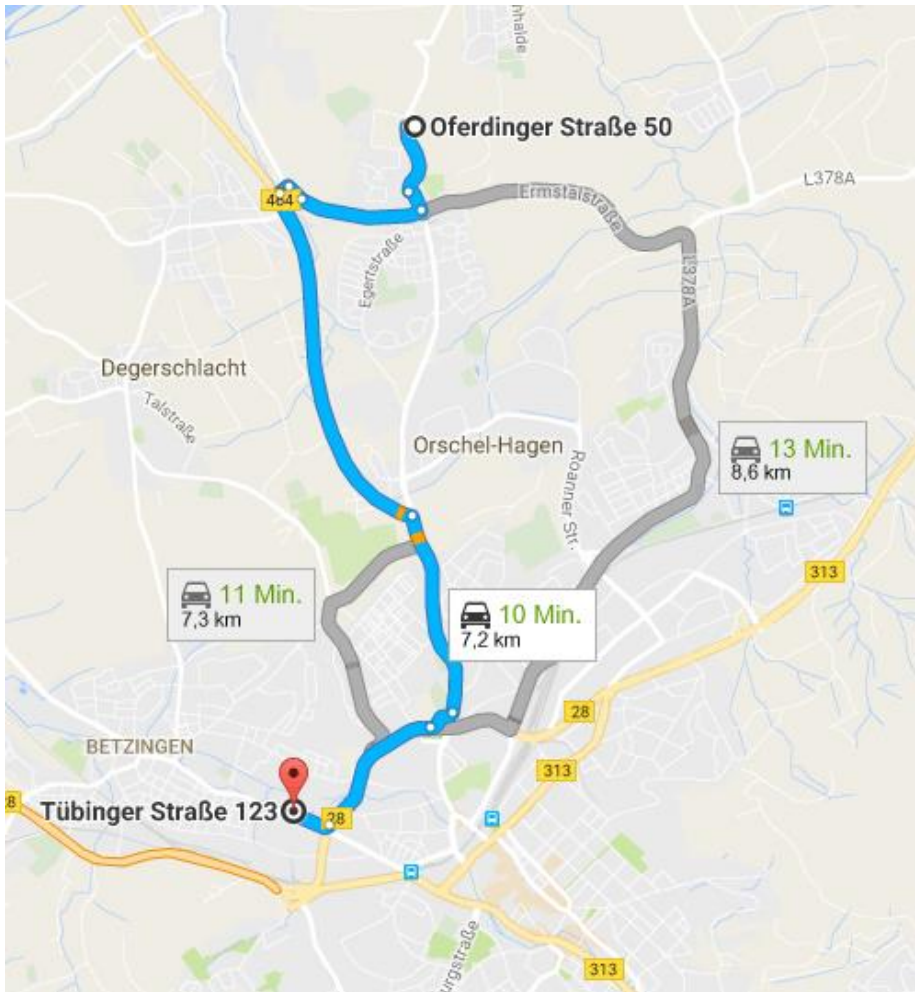

How to get to venue:

Directions to the Electronics & Drives location Reutlingen-Rommelsbach

The Electronics & Drives is not located on the main campus of Reutlingen University, but in the district Reutlingen Rommelsbach.

Arrival via Stuttgart Airport:

Take the express bus line eXpresso X3 directly to Reutlingen-Rommelsbach (stop "Rommelsbach Mitte / Zentrum"). From there it is about 5 minutes walk to the Electronics & Drives (see map). If you ask the driver, it is usually also possible that you can alight at the Rommelsbach Nord stop; this is right in front of the Electronics & Drives.

Arriving by train:

From the main station Reutlingen walk to the stop. "Unter den Linden". From there various lines go to Reutlingen-Rommelsbach. The stop "Rommelsbach Nord" is directly in front of the rbz. You will find suitable connections at www.naldo.de.